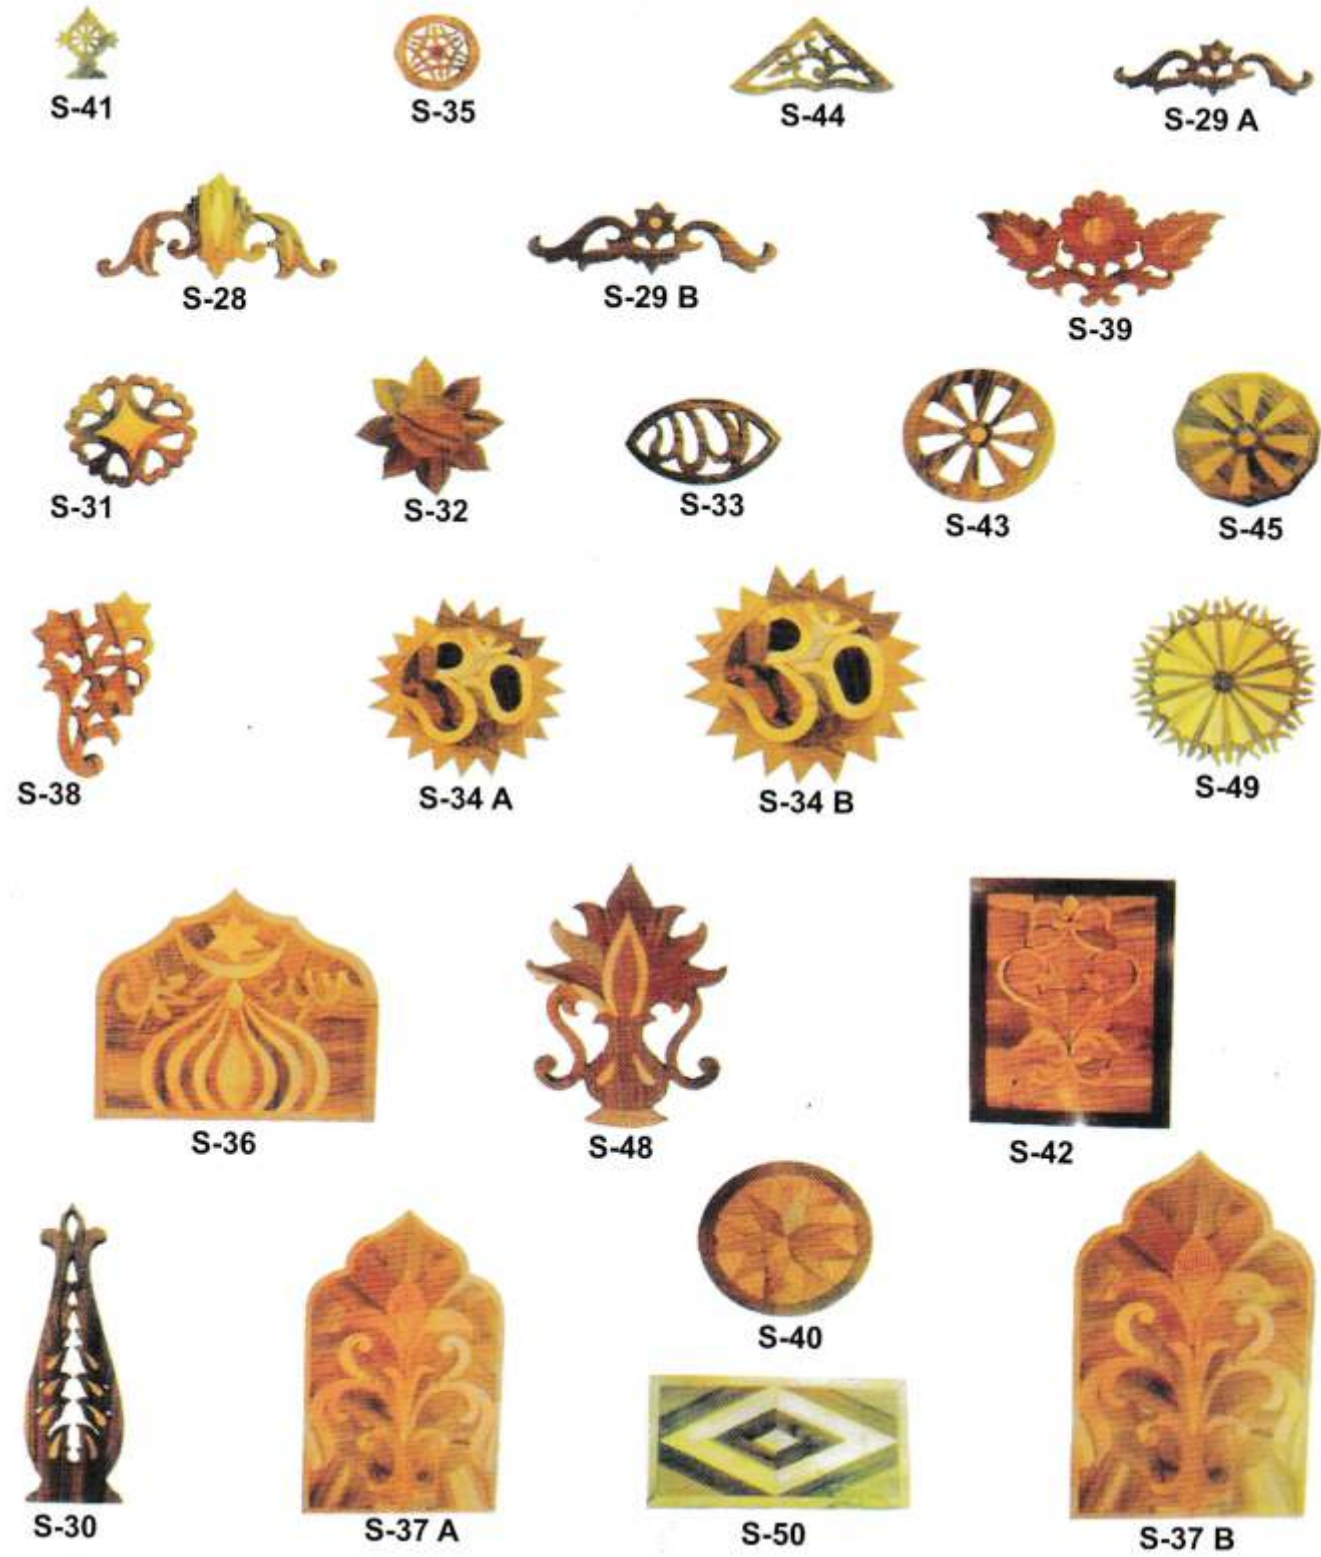

K 809 Size : 12, 20, 24, 34, 41 mm

K 113 Size : 12, 20, 24, 34, 41 mm

K 118 Size : 12, 20, 24, 34, 41 mm

**TEAK
CARVINGS**

TEAK
CARVINGS

S-120

S-114

S-127