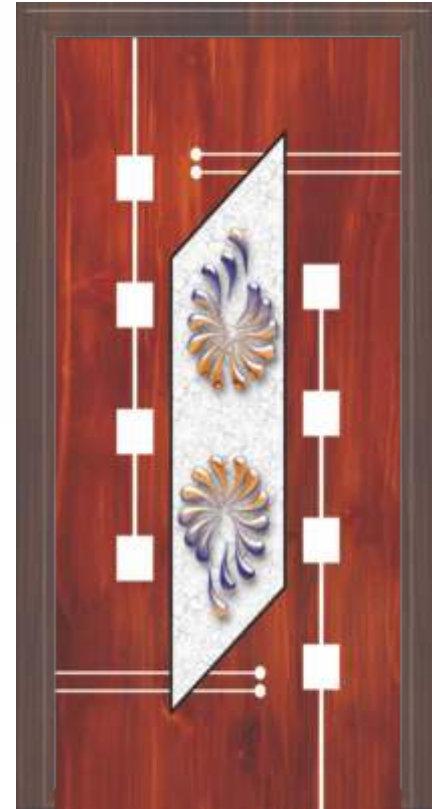

AD. 50

JMD. 116

KD. 03

ENIGMA IS THE NEW ELEGANT.
BRING IN THESE TO WITNESS THE
SHOW OF BRILLIANCE. THESE
DOORS ARE DESIGNED TO
PERFECTION AND HAVE A TOUCH